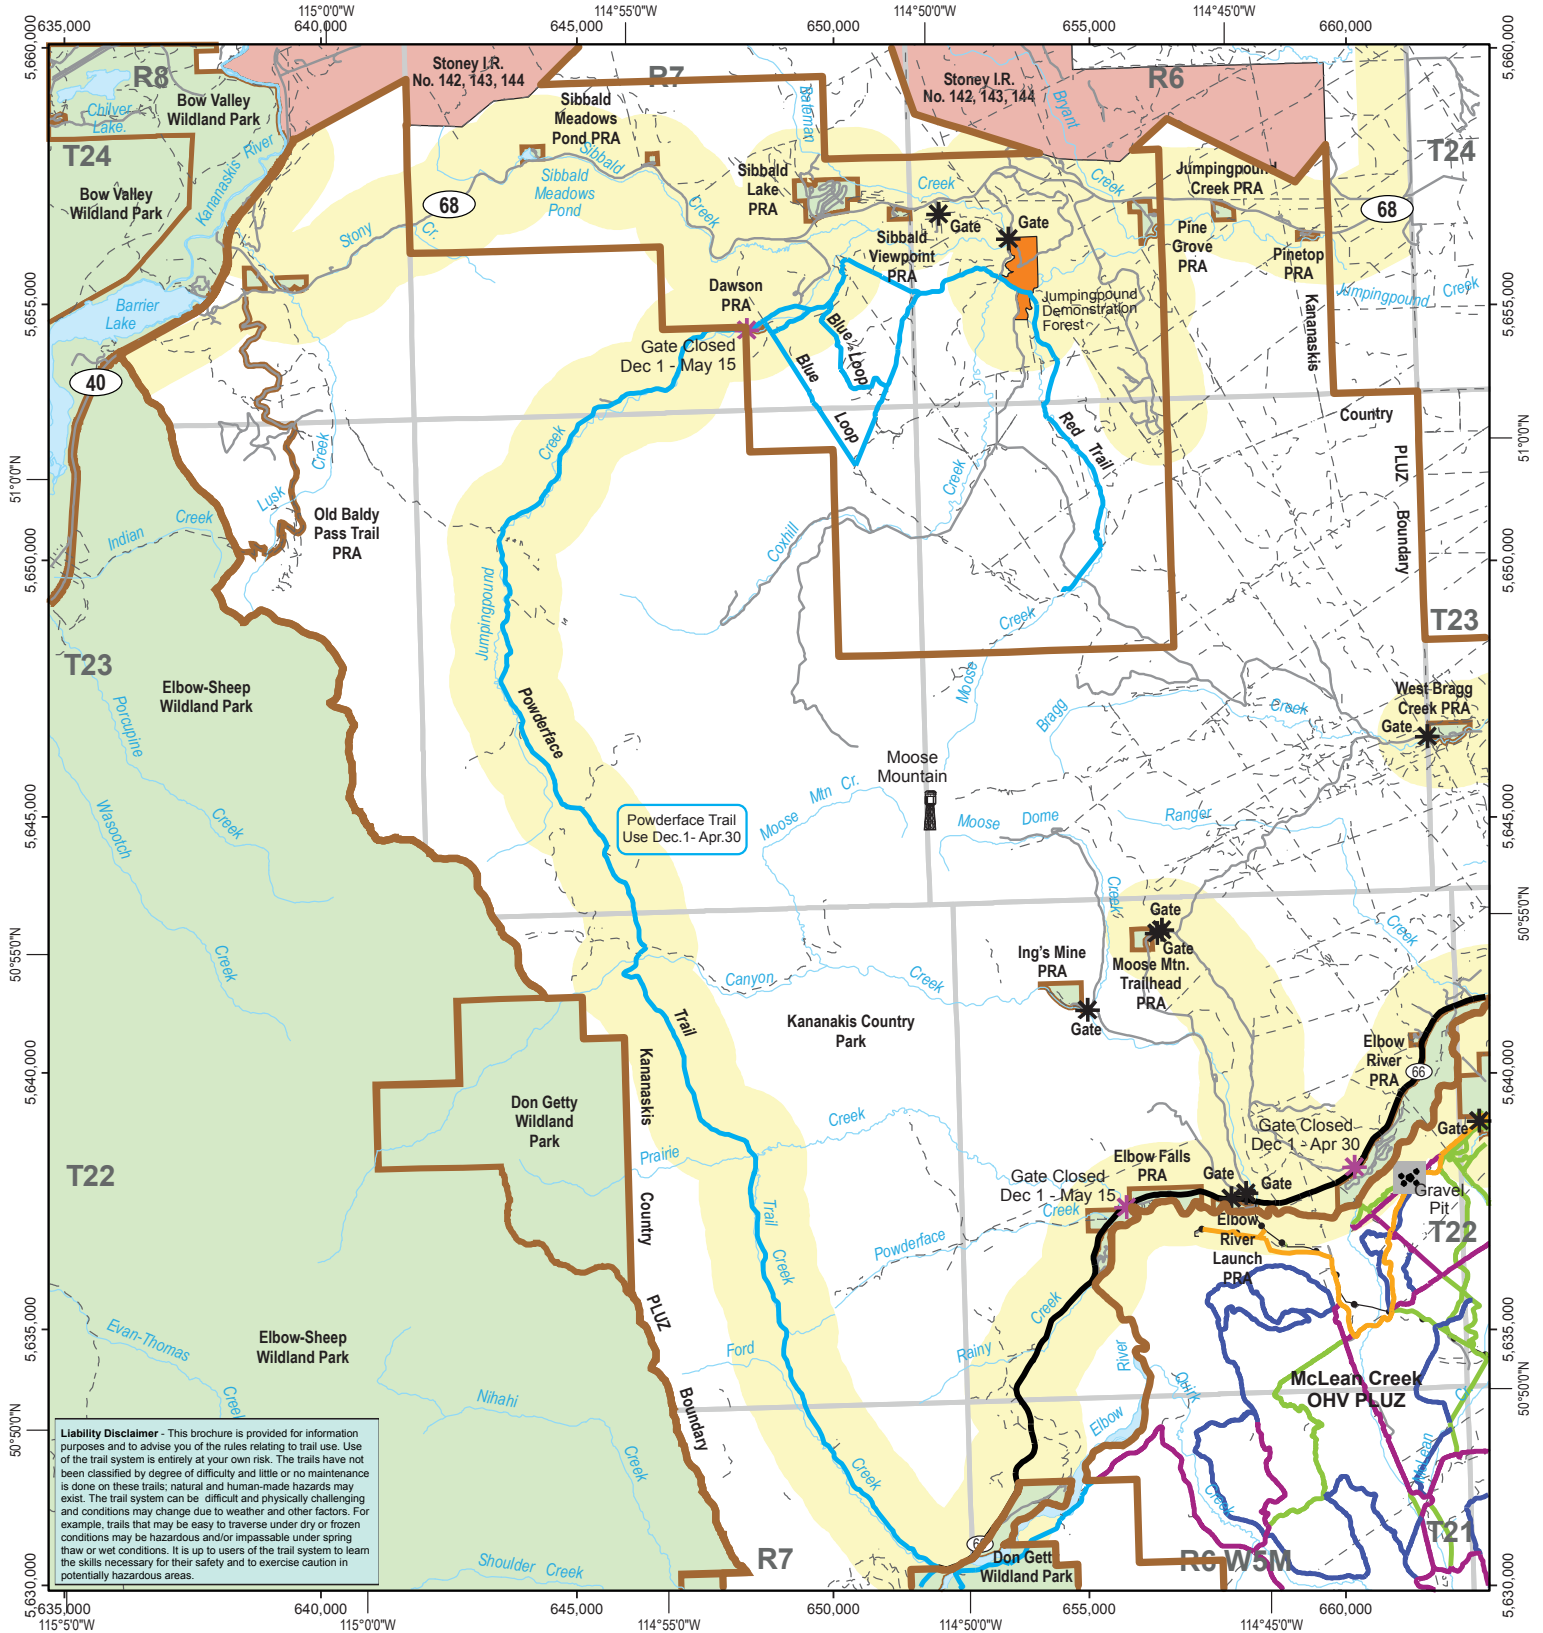

# Sibbald PLUZ

## Sibbald and Cataract Creek Public Land Use Zones

1. Travel is restricted to snow vehicles. All other OHVs are prohibited.
2. Travel is permitted on designated snow vehicle trails only.