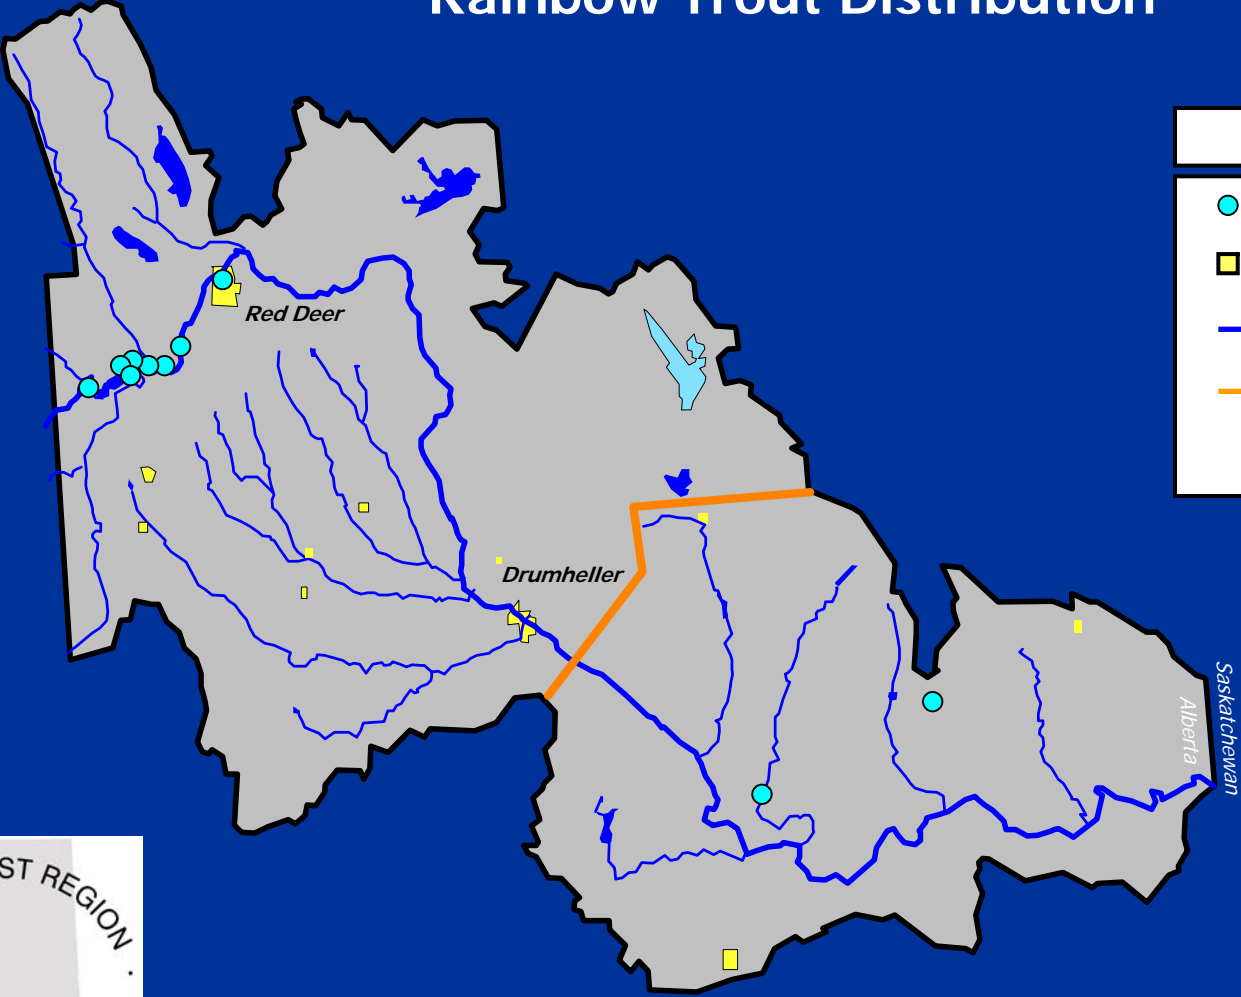

# RED DEER RIVER BASIN SE Region Rainbow Trout Distribution

LEGEND	
<span style="color: cyan;">●</span>	Species Present
<span style="border: 1px solid yellow; display: inline-block; width: 10px; height: 10px;"></span>	Town or City
<span style="color: blue;">—</span>	Red Deer River
<span style="color: orange;">—</span>	Red Deer/ Brooks Mgmt Area Boundary

ALBERTA SUSTAINABLE RESOURCE DEVELOPMENT: DATA CURRENT TO JANUARY 2005

● May represent one or more samples, or one or more individuals within a sample