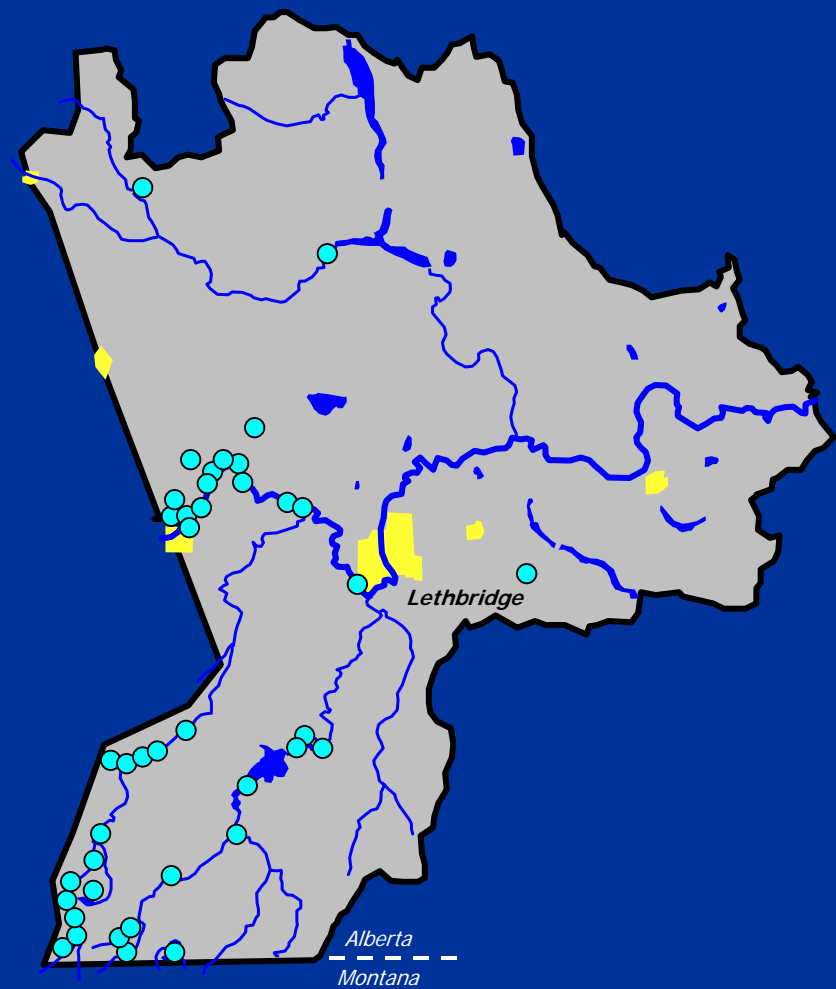

OLDMAN RIVER BASIN SE REGION Rainbow Trout Distribution

LEGEND	
	Species Present
	Town or City
	Oldman River

ALBERTA SUSTAINABLE RESOURCE DEVELOPMENT: DATA CURRENT TO JANUARY 2005

May represent one or more samples, or one or more individuals within a sample