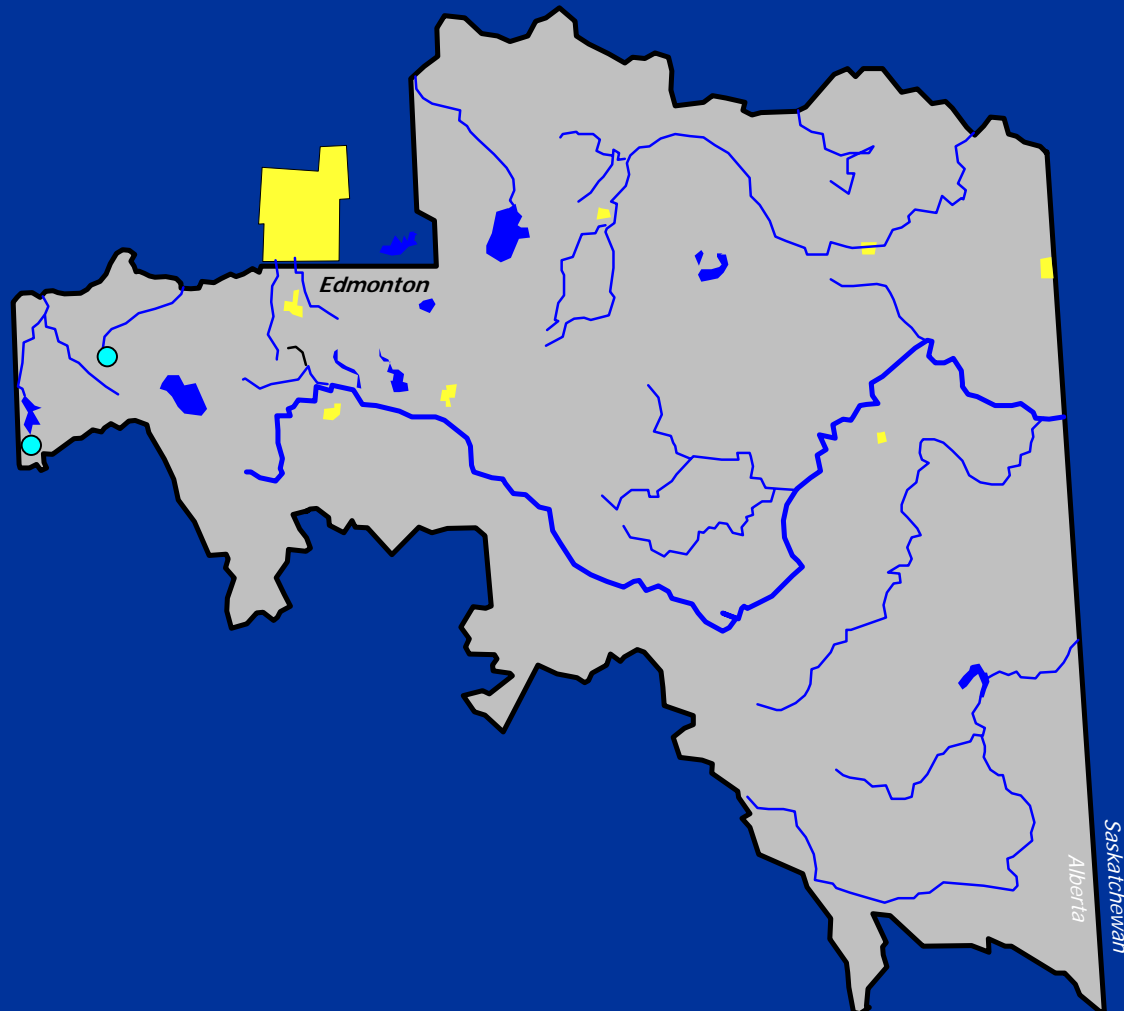

NORTH SASKATCHEWAN RIVER BASIN SE REGION Rainbow Trout Distribution

LEGEND	
	Species Present
	Town or City
	Battle River

ALBERTA SUSTAINABLE RESOURCE DEVELOPMENT: DATA CURRENT TO JANUARY 2005

 May represent one or more samples, or one or more individuals within a sample