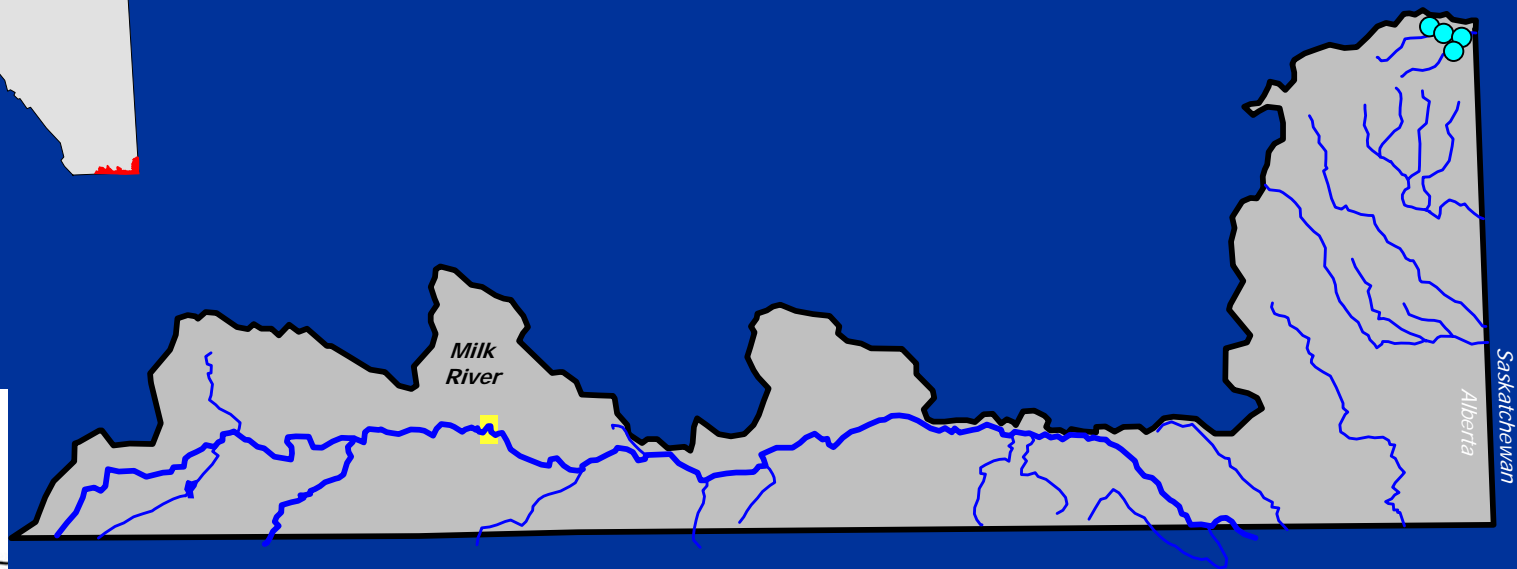

MILK RIVER BASIN SE REGION Rainbow Trout Distribution

LEGEND	
	Species Present
	Town or City
	Milk River

ALBERTA SUSTAINABLE RESOURCE DEVELOPMENT: DATA CURRENT TO JANUARY 2005

 May represent one or more samples, or one or more individuals within a sample