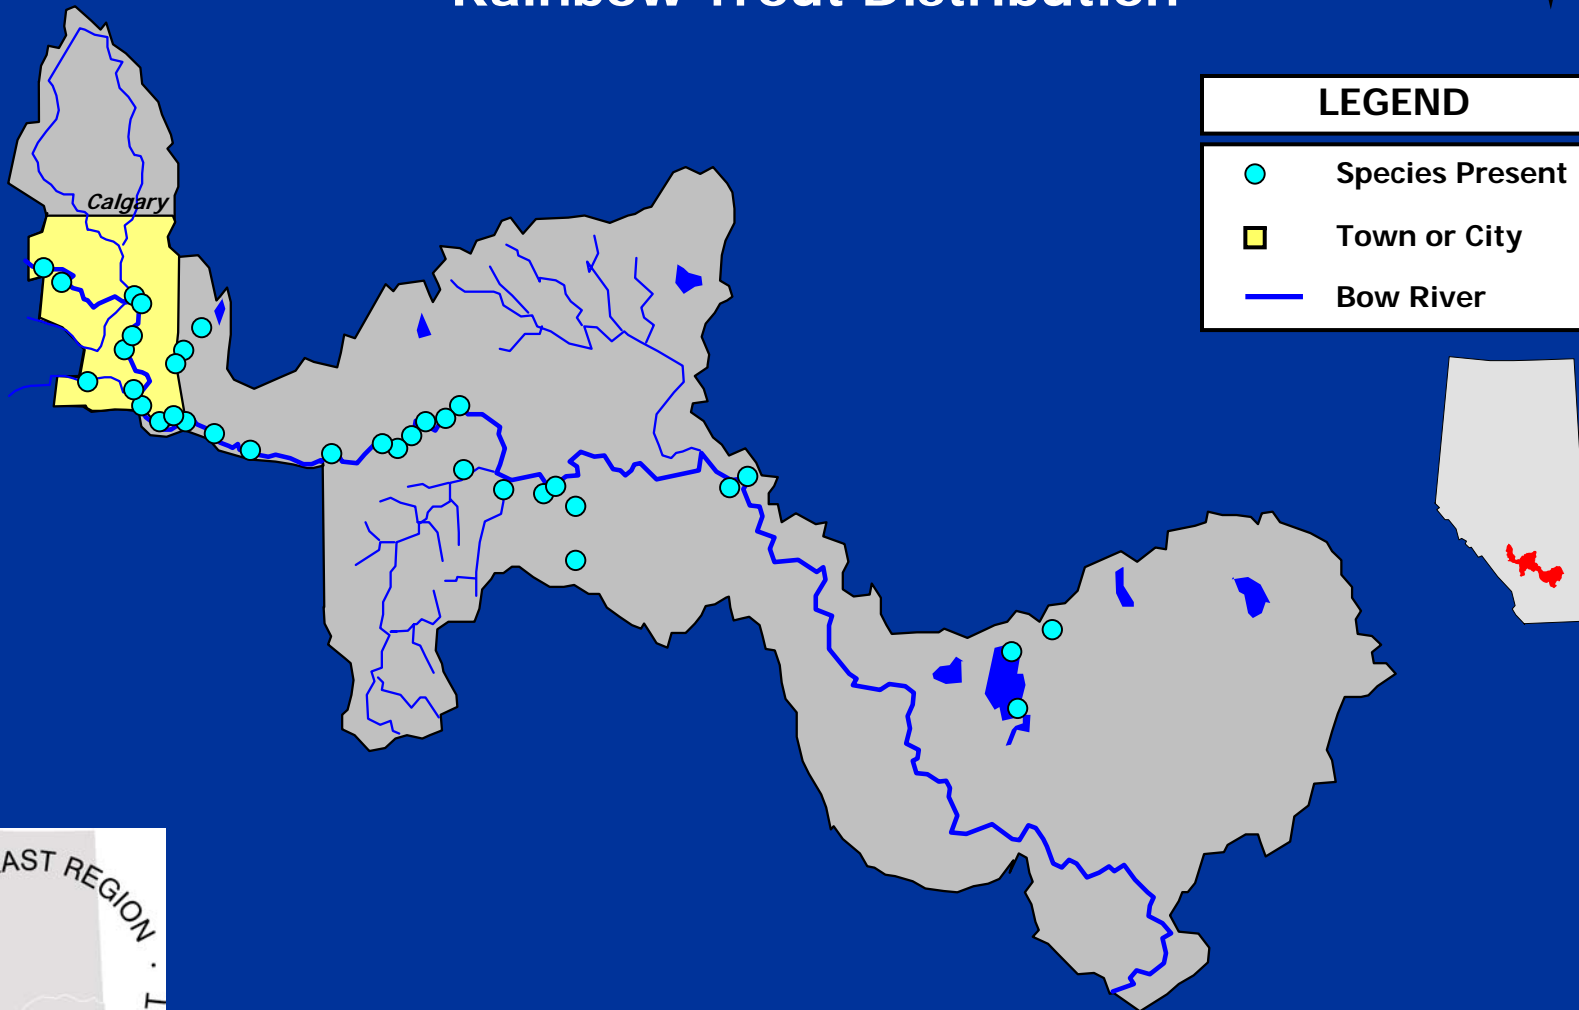

BOW RIVER BASIN SE REGION Rainbow Trout Distribution

LEGEND	
	Species Present
	Town or City
	Bow River

ALBERTA SUSTAINABLE RESOURCE DEVELOPMENT: DATA CURRENT TO JANUARY 2005

 May represent one or more samples, or one or more individuals within a sample