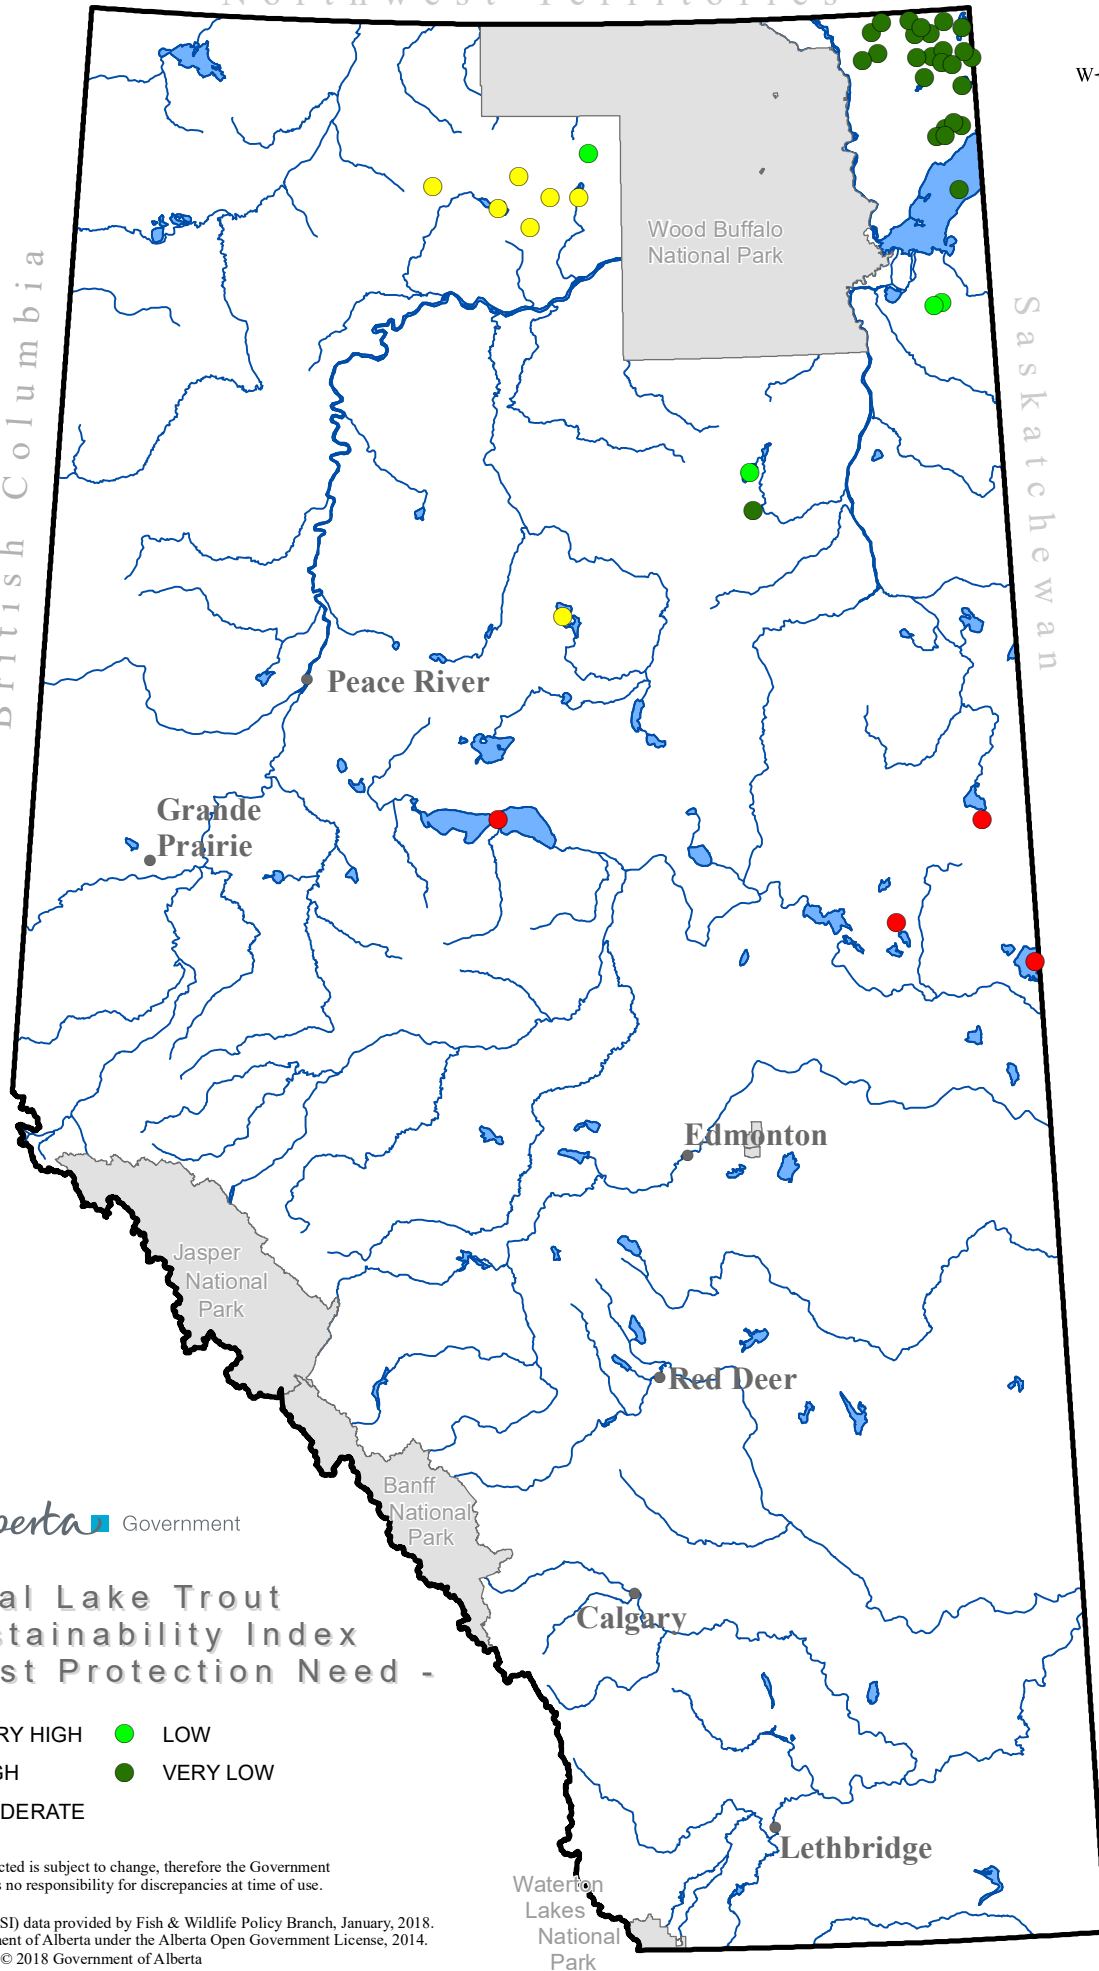

British Columbia

Saskatchewan

Alberta Government

Boreal Lake Trout Fish Sustainability Index - Overharvest Protection Need -

- VERY HIGH
- HIGH
- MODERATE
- LOW
- VERY LOW

Information as depicted is subject to change, therefore the Government of Alberta assumes no responsibility for discrepancies at time of use.