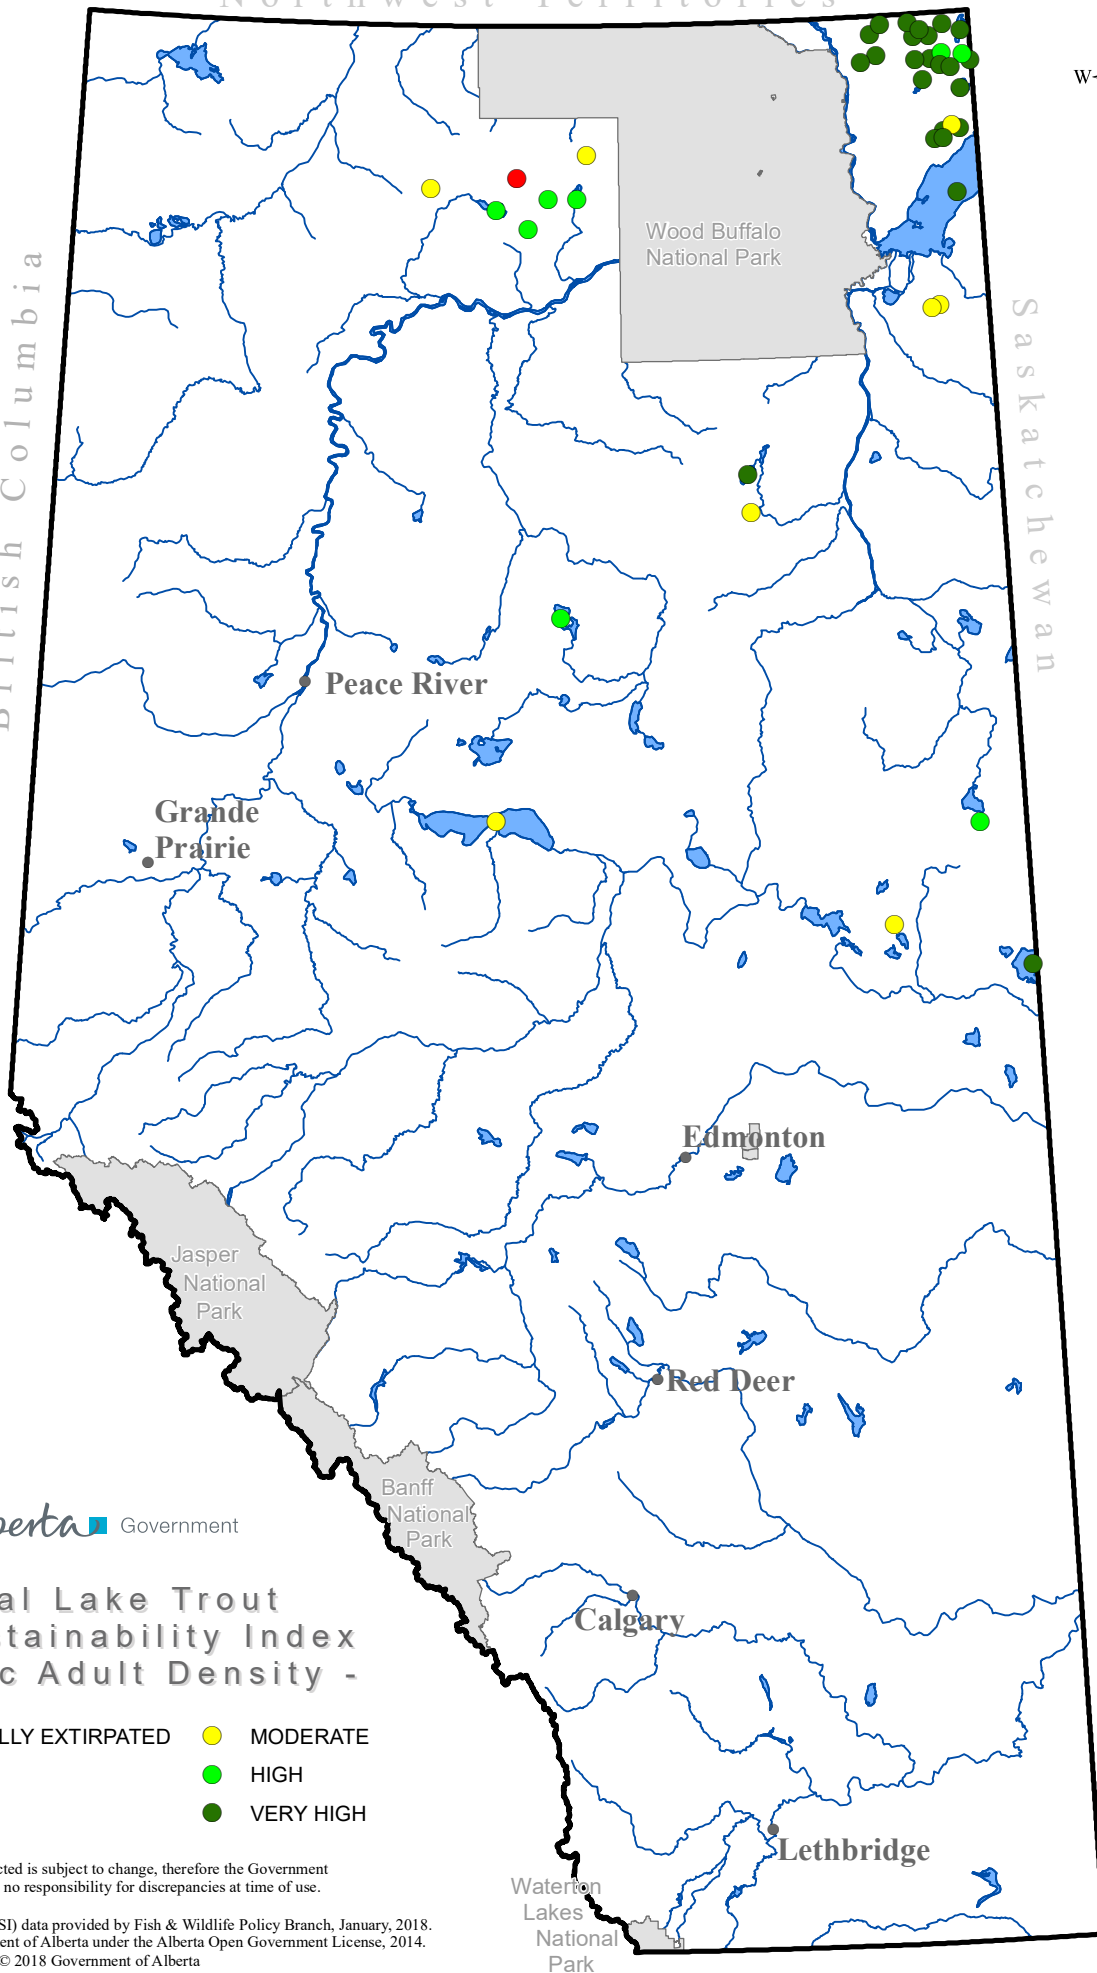

British Columbia

Saskatchewan

Alberta Government

Boreal Lake Trout Fish Sustainability Index - Historic Adult Density -

- FUNCTIONALLY EXTIRPATED
- VERY LOW
- LOW
- MODERATE
- HIGH
- VERY HIGH

Information as depicted is subject to change, therefore the Government of Alberta assumes no responsibility for discrepancies at time of use.