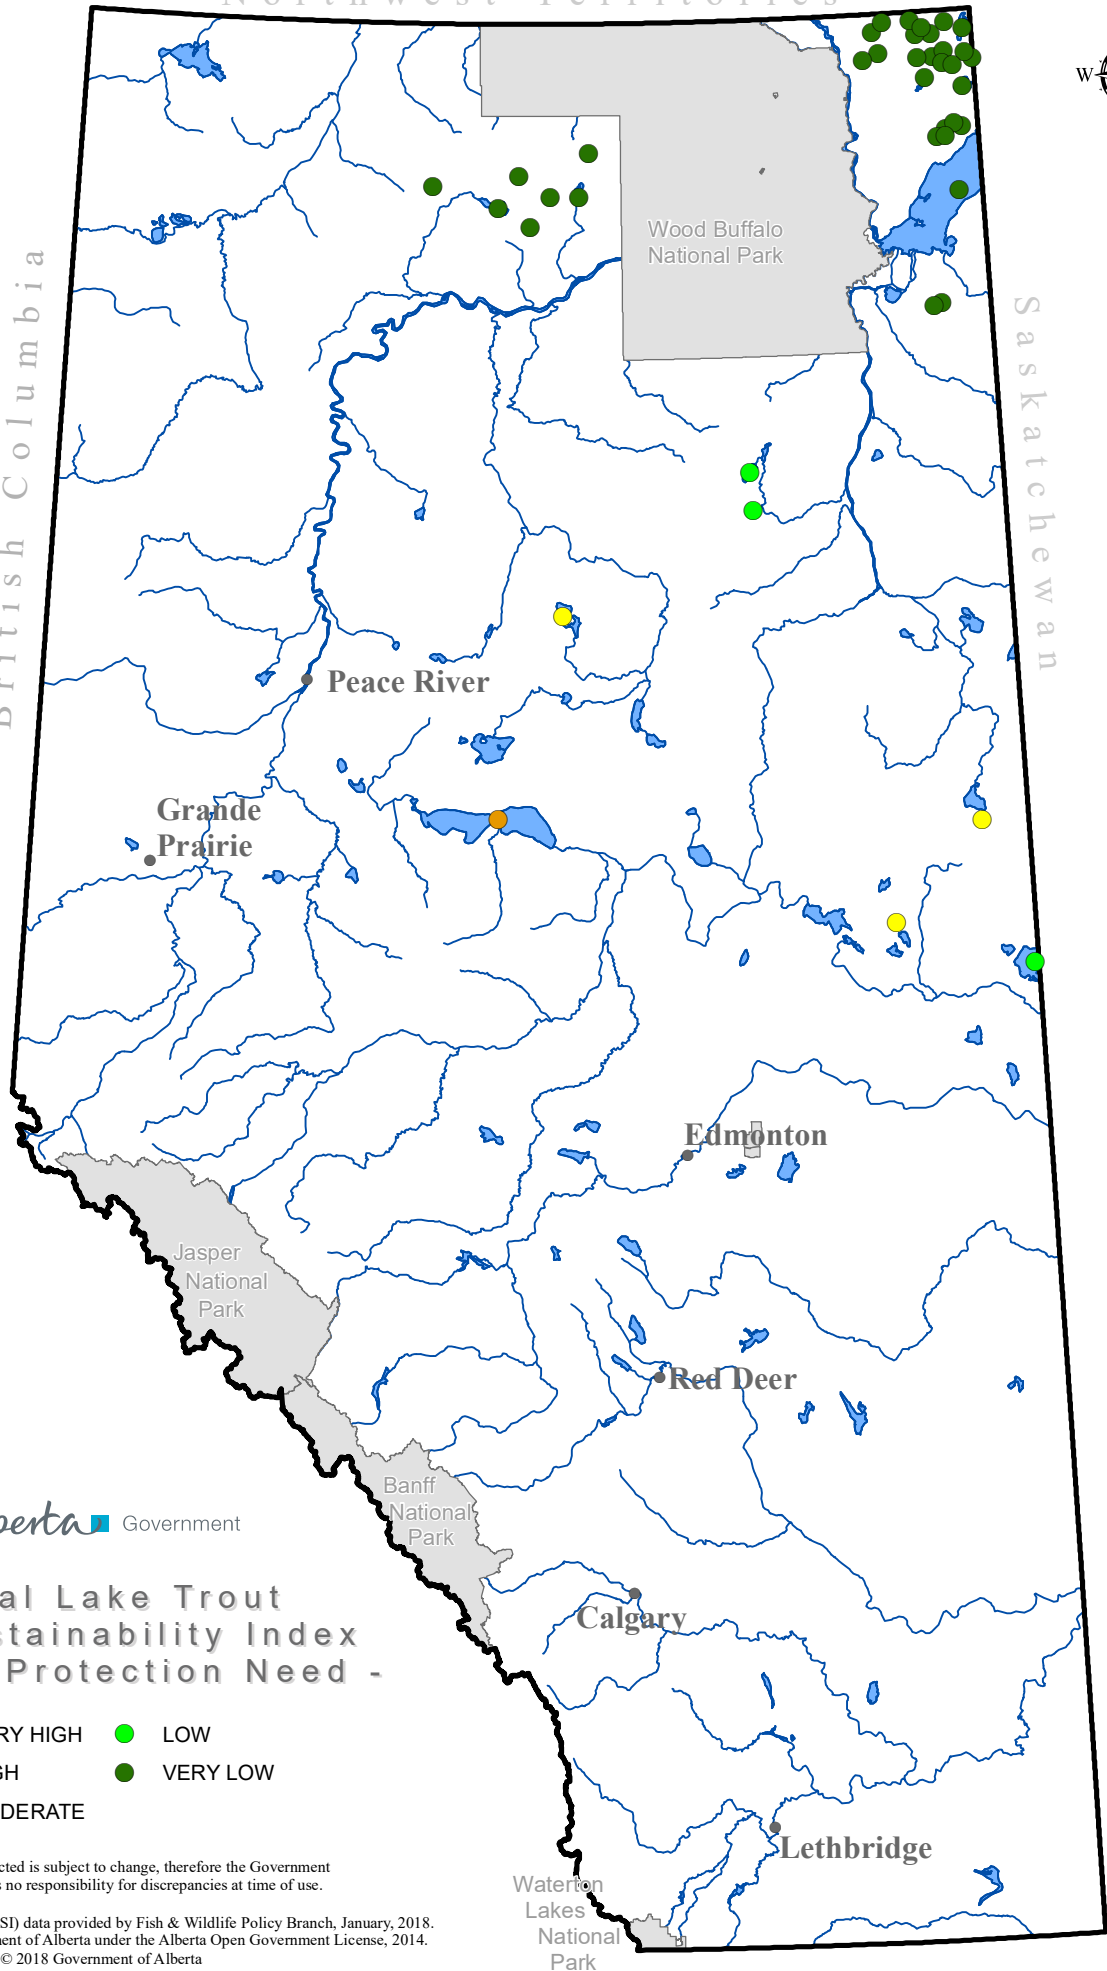

British Columbia

Saskatchewan

Alberta Government

Boreal Lake Trout Fish Sustainability Index - Habitat Protection Need -

- VERY HIGH
- HIGH
- MODERATE
- LOW
- VERY LOW

Information as depicted is subject to change, therefore the Government of Alberta assumes no responsibility for discrepancies at time of use.