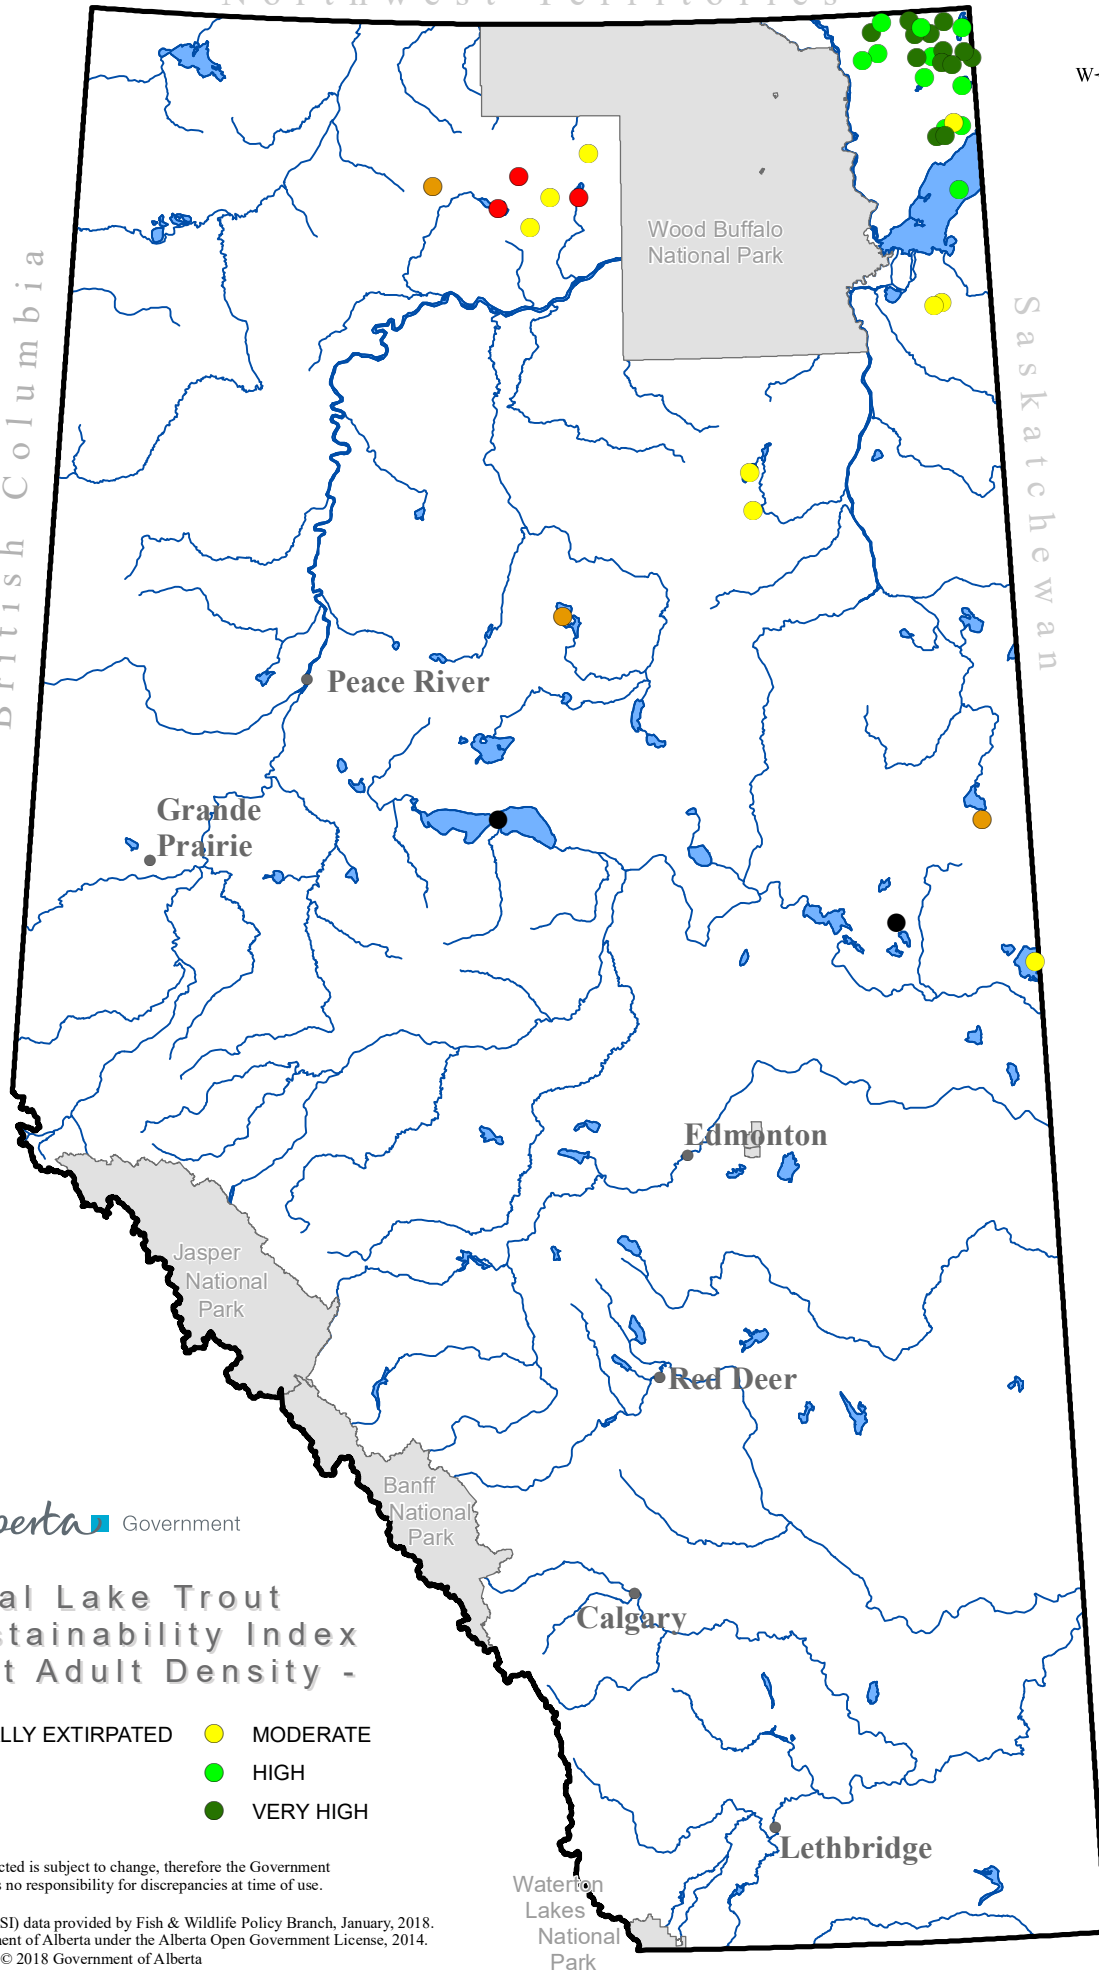

British Columbia

Saskatchewan

Alberta Government

Boreal Lake Trout Fish Sustainability Index - Current Adult Density -

- FUNCTIONALLY EXTIRPATED
- VERY LOW
- LOW
- MODERATE
- HIGH
- VERY HIGH

Information as depicted is subject to change, therefore the Government of Alberta assumes no responsibility for discrepancies at time of use.